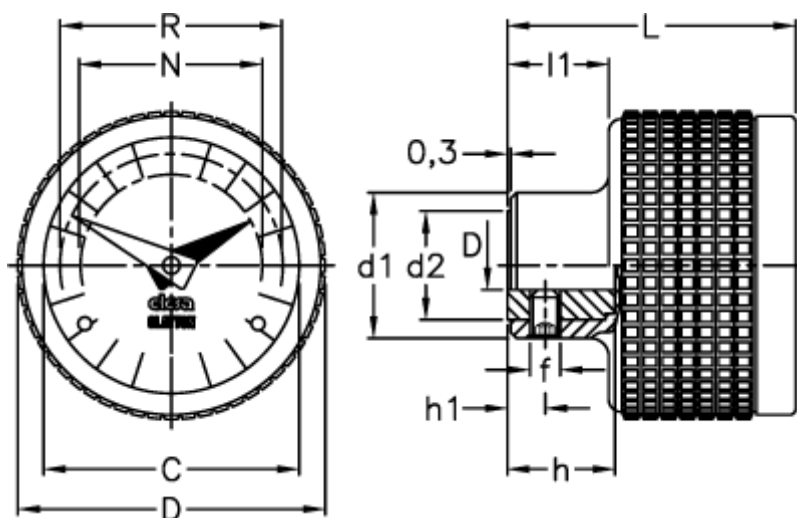

Data Sheet

Article number: 2307056176

Description: Gravity indicator CE.56176
MBT.50/GA11-0030-S

Measures

C	= 42	L	= 48
D	= 51	l1	= 16.5
d1	= 24	N	= 30
d2	= 18	R	= 37
d H7	= 8		
f	= M5		
h	= 17		
h1	= 6		